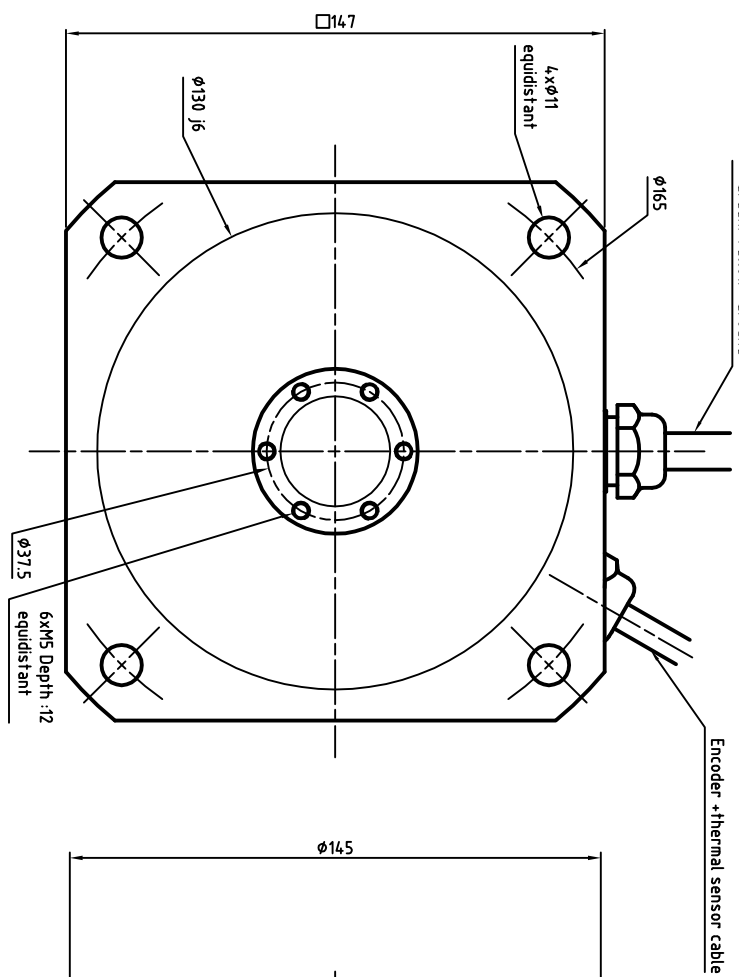

Power cable diameter and section depends on rated current  
 U : Phase 1  
 V : Phase 2  
 W : Phase 3  
 Green/Yellow : Ground

**ENCODER SIGNAL COLORS**

Wires colors	ERN180	ECN113
White	0V	Up
Brown	Up	0V
Green	A+	A+
Yellow	A-	A-
Pink	B-	B-
Grey	B+	B+
Blue	R+	DATA+
Red	R-	DATA-
Black	Thermal	CLOCK+
Violet	Thermal	CLOCK-
Grey/Pink	N/A	Thermal
Red/Blue	N/A	Thermal