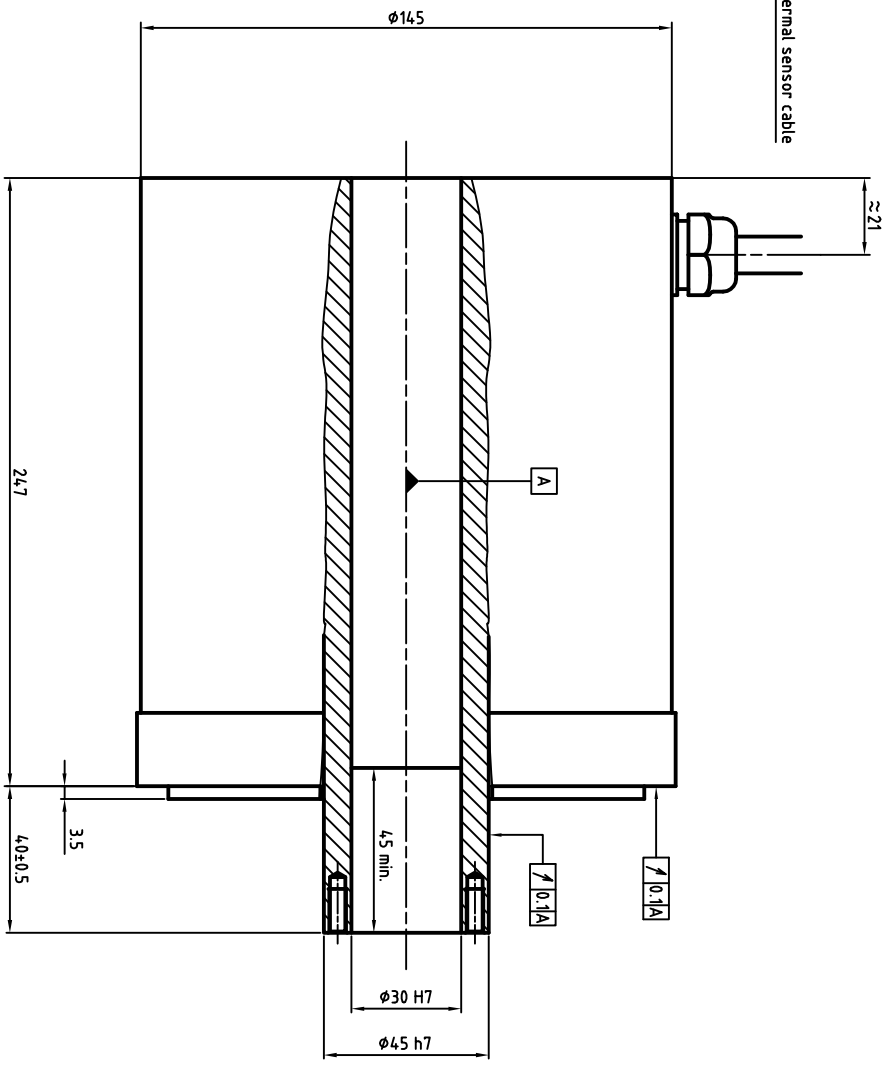

Power cable diameter and section depends on rated current  
 U : Phase 1  
 V : Phase 2  
 W : Phase 3  
 Green/Yellow : Ground

**ENCODER SIGNAL COLORS**

Wires colors	ERN180	ECN113
White	0V	Up
Brown	Up	0V
Green	A+	A+
Yellow	A-	A-
Pink	B-	B-
Grey	B+	B+
Blue	R+	DATA+
Red	R-	DATA-
Black	Thermal	CLOCK+
Violet	Thermal	CLOCK-
Grey/Pink	N/A	Thermal
Red/Blue	N/A	Thermal